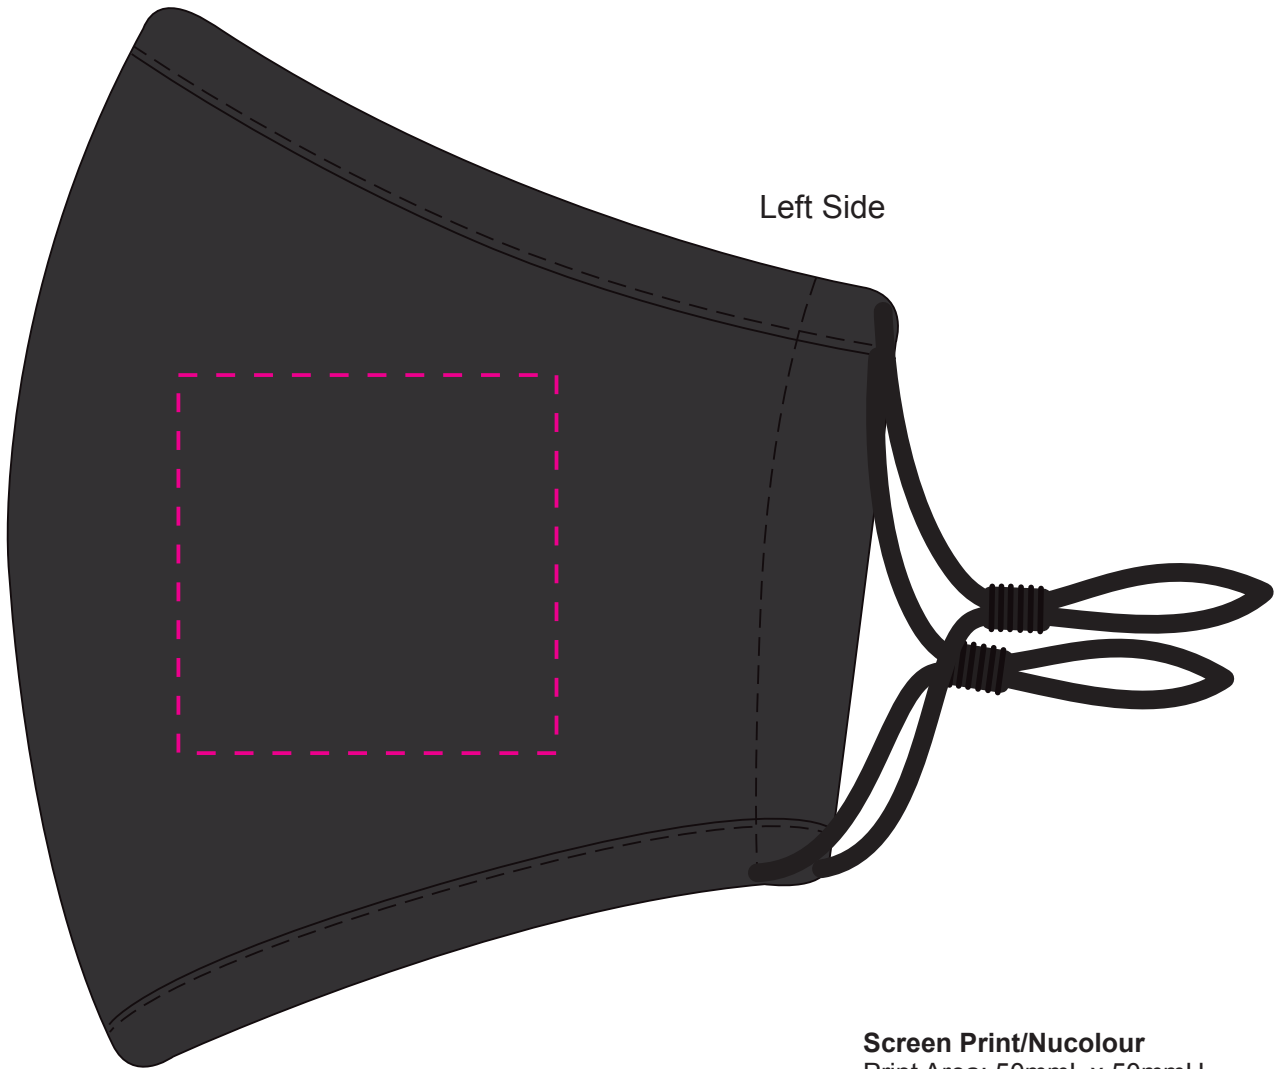

# Custom Branded Face Masks

Job No: 000

(LL8894) DELUXE FACE MASK (BLACK)

Dec Code:

**Screen Print**  PMS XXXc

**Print colours available**  White  Metallic Gold  Metallic Silver

**Nucolour Transfer** 

Note these are not medical grade devices  
squeeze tight nose clip located at top of mask  
Designs cannot be screen printed on the right side of mask

- Masks supplied Bulk
- Mask packed in polybags
- Mask & Filter packed in polybags
- Mask packed in polybags & Filter Bulk packed

Left Side

**Screen Print/Nucolour**  
Print Area: 50mmL x 50mmH  
Actual print size: xxmmL x xxmmH